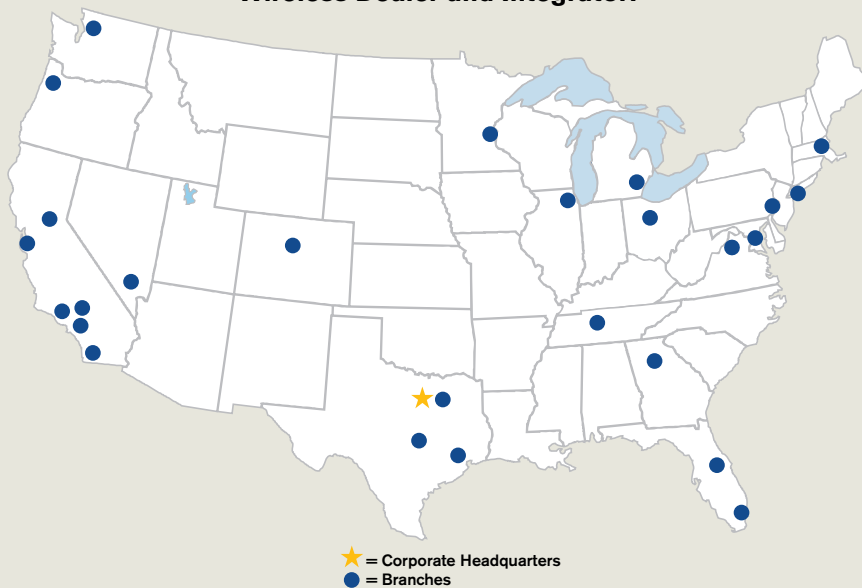

**BearCom: America's Only Nationwide  
Wireless Dealer and Integrator!**

**Call us today at one of our 26 branches for  
immediate sales, rentals, and service:**

**ATLANTA, GA**  
800.417.6272

**AUSTIN, TX**  
800.541.9333