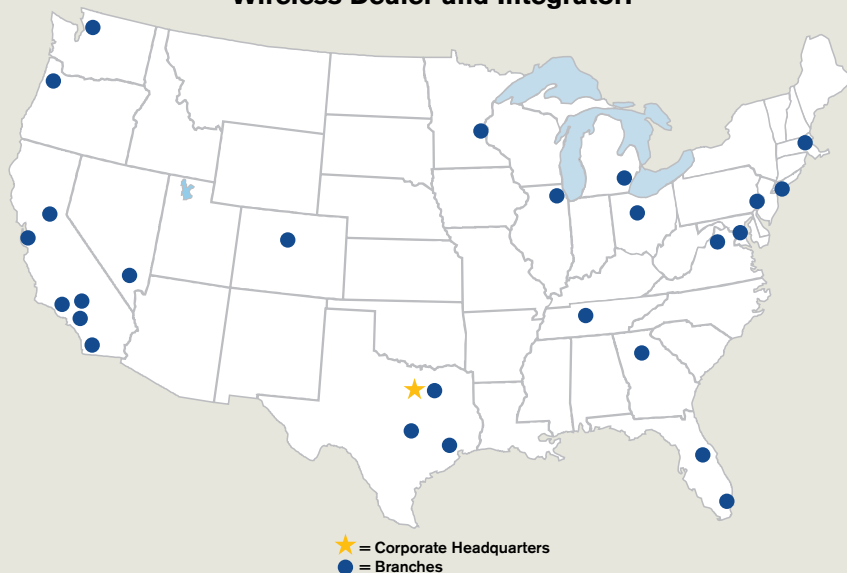

BEARCOM Quick Facts

- Equipment sales, rentals, leasing, system consulting and design, installation, and service
- Established in 1981
- America's only nationwide wireless equipment dealer and integrator
- Motorola's largest dealer worldwide
- Icom's largest dealer worldwide
- One of Sprint Nextel's top five dealers nationwide
- Vendor-neutral solutions
- More than 30,000 customers worldwide
- Approximately 400 employees, including 120 technical staff
- 92,000-square-foot fulfillment and support center in Dallas
- More than \$5 million in new product inventory and 18,000 devices in rental inventory
- More than 115,000 two-way radios shipped each year
- 20 service locations
- 26 branch locations

Duane Drouin

Operations Field Supervisor
American Medical Response

**BearCom: America's Only Nationwide
Wireless Dealer and Integrator!**

**Call us today at one of our 26 branches for
immediate sales, rentals, and service:**